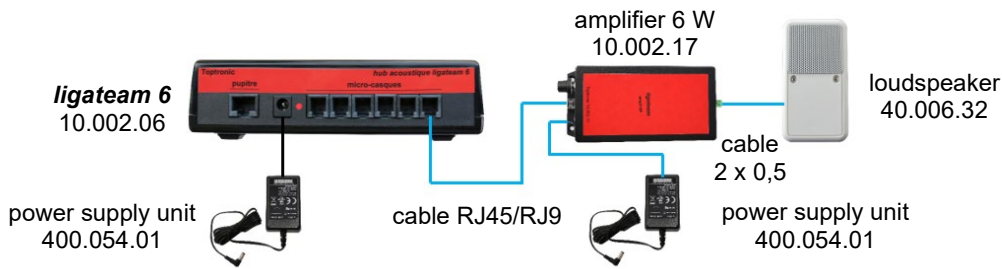

Conference listening on loudspeaker

- RJ9 : blue
- RJ11 : green
- RJ45 : red