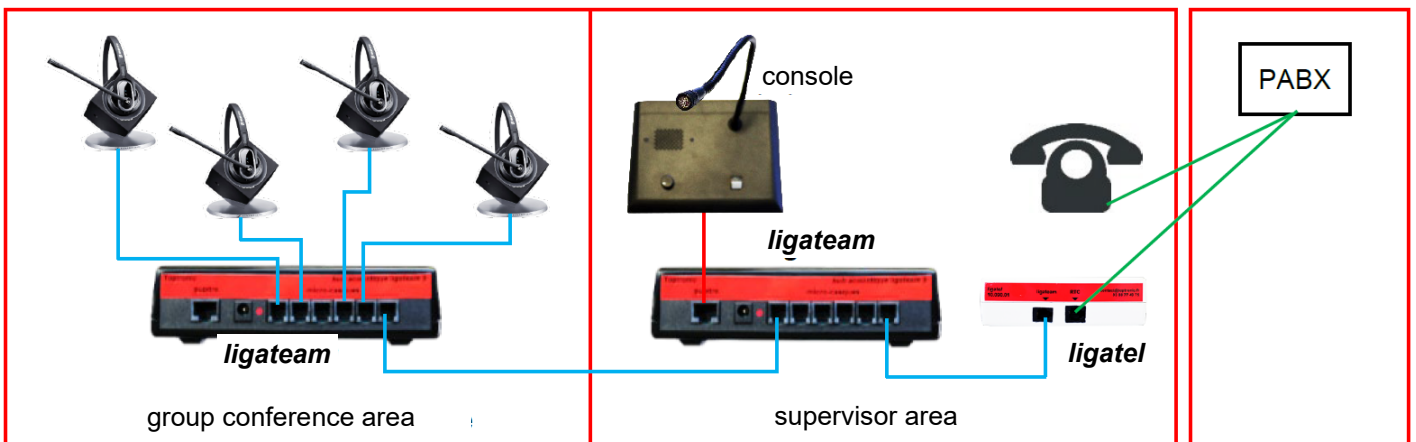

Telephone conference of the whole group

TOPTRONIC

11 rue du Tanin
BP 60052
67382 LINGOLSHEIM CEDEX
Tél : 03 88 77 49 75
Fax : 03 88 77 49 77
e-mail : contact@toptronic.fr
http://www.toptronic.fr