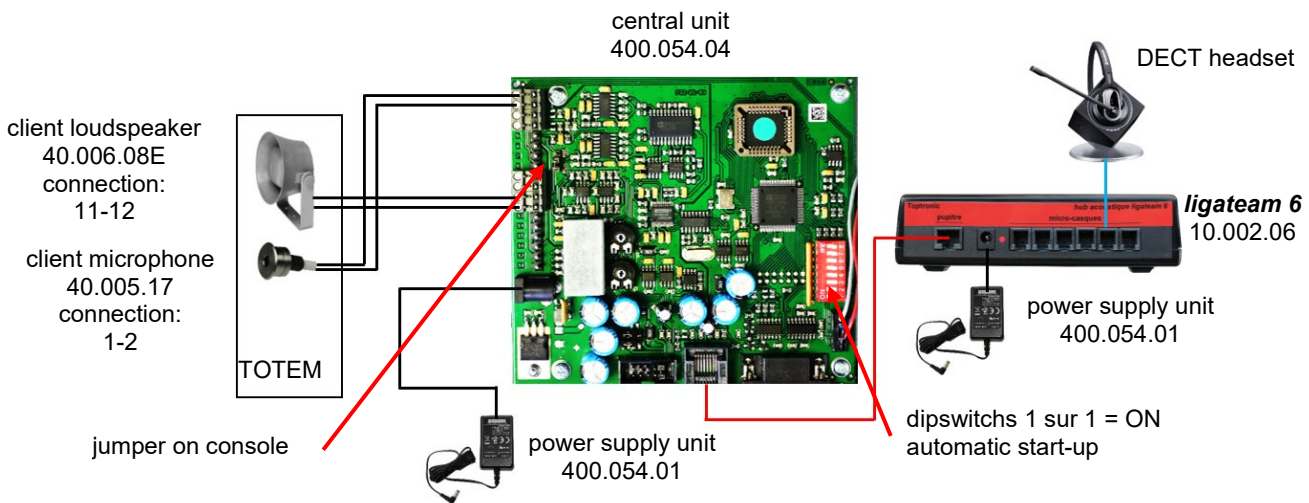

Drive dialogue