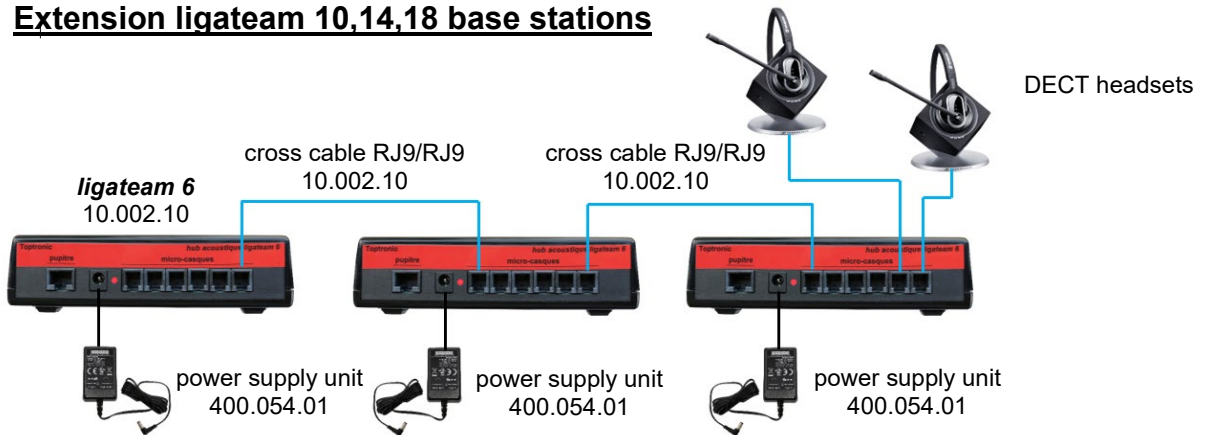

TECHNICAL NOTICE

ligateam 6

Additional features

ligateam 6

Dimensions : L 154 x H 38 x P 108 mm
 Weight : 250 g
 Operating temperature range : 5°C to 45°C
 Storage temperature range : -20°C to +70°C

Power supply unit

Nominal input voltage : 100 - 220 V
 Nominal input current : maximum 0,5 A
 Mains frequency : 50 - 60 Hz
 Nominal output voltage : 15 V
 Nominal output current : 1,2 A
 Operating temperature range : +5°C to +45°C
 Storage temperature range : -20°C to +70°C
 Relative humidity operation : 20% to 85%
 Relative humidity storage : 20 % to 95 %
 Weight : approximatively 150 g

ligateam 6 - Monaural, binaural DECT headsets All brands - T Version

- RJ9 : blue
- RJ11 : green
- RJ45 : red

Extension ligateam 10,14,18 base stations

Recording - Broadcast

Conference listening on loudspeaker