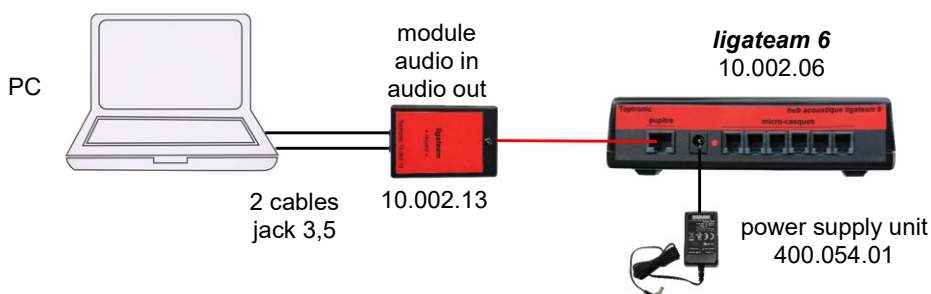

TECHNICAL NOTICE

ligateam 6

Additional features

ligateam 6

Dimensions : L 154 x H 38 x P 108 mm
 Weight : 250 g
 Operating temperature range : 5°C to 45°C
 Storage temperature range : -20°C to +70°C

Power supply unit

ligateam 6 - Monaural, binaural DECT headsets All brands - T Version

- RJ9 : blue
- RJ11 : green
- RJ45 : red

Extension ligateam 10,14,18 base stations

Recording - Broadcast

Conference listening on loudspeaker